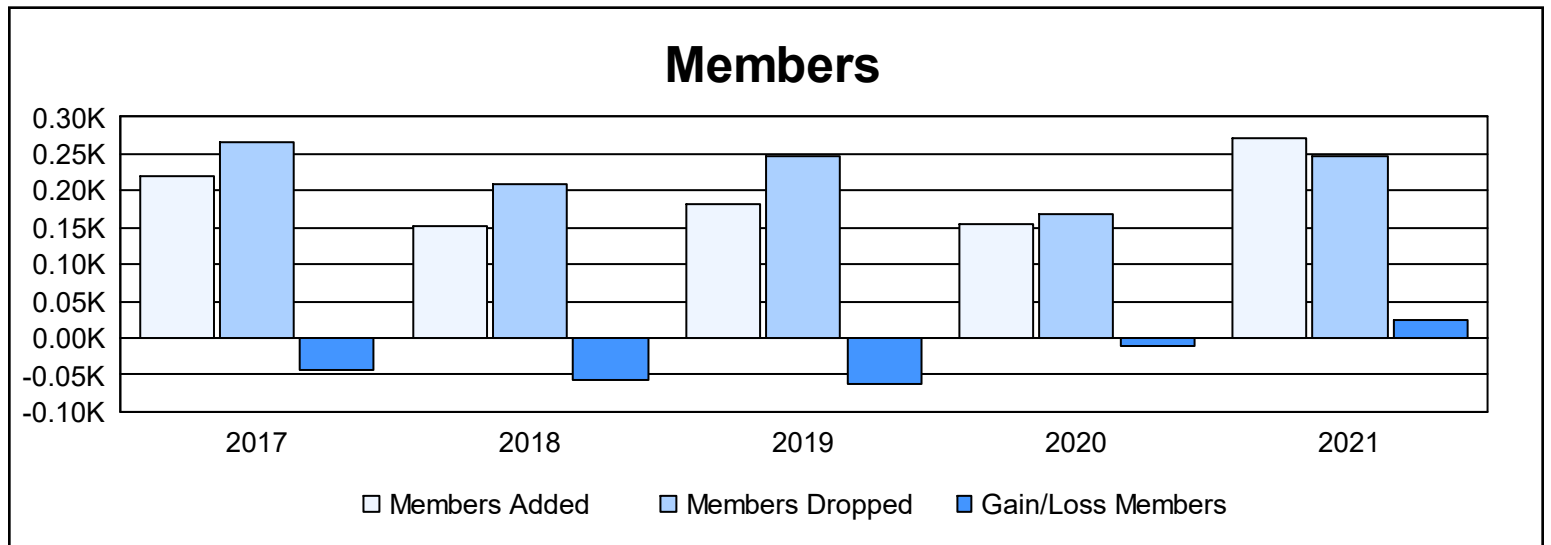

Year	New Clubs	Dropped Clubs	Gain/ Loss Clubs	New Members	Charter Members	Reinstate Members	Transfer Members	Total Member Added	Total Members Dropped	Gain/ Loss Members
2016-2017	0	2	-2	195	4	7	15	221	265	-44
2017-2018	0	4	-4	132	2	2	17	153	209	-56
2018-2019	1	3	-2	131	27	8	17	183	246	-63
2019-2020	1	1	0	83	17	35	20	155	167	-12
2020-2021	6	4	2	130	102	8	32	272	247	25
<b>Average</b>	<b>2</b>	<b>3</b>	<b>-1</b>	<b>134</b>	<b>30</b>	<b>12</b>	<b>20</b>	<b>197</b>	<b>227</b>	<b>-30</b>

### Membership Composition June 2021 Cumulative