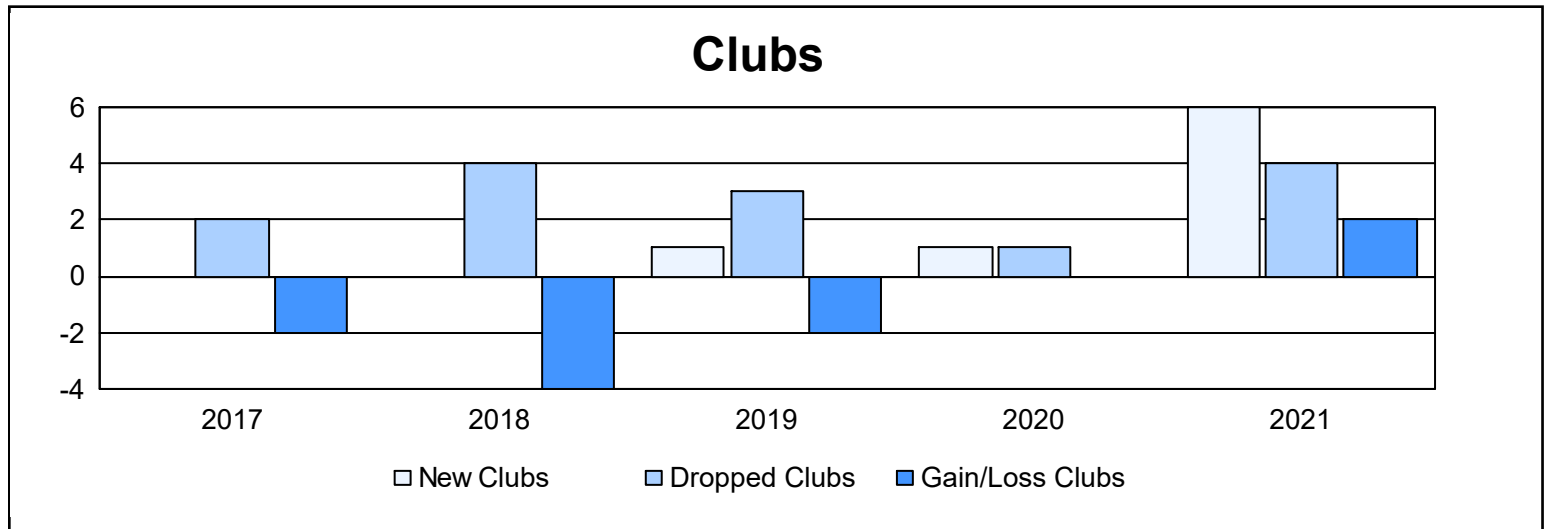

Year	New Clubs	Dropped Clubs	Gain/ Loss Clubs	New Members	Charter Members	Reinstate Members	Transfer Members	Total Member Added	Total Members Dropped	Gain/ Loss Members
2016-2017	0	2	-2	195	4	7	15	221	265	-44
2017-2018	0	4	-4	132	2	2	17	153	209	-56
2018-2019	1	3	-2	131	27	8	17	183	246	-63
2019-2020	1	1	0	83	17	35	20	155	167	-12
2020-2021	6	4	2	130	102	8	32	272	247	25
<b>Average</b>	<b>2</b>	<b>3</b>	<b>-1</b>	<b>134</b>	<b>30</b>	<b>12</b>	<b>20</b>	<b>197</b>	<b>227</b>	<b>-30</b>

### Membership Composition June 2021 Cumulative