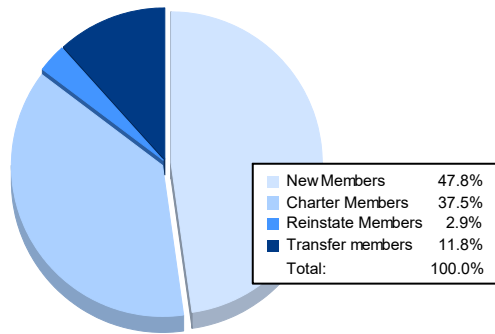

Year	New Clubs	Dropped Clubs	Gain/ Loss Clubs	New Members	Charter Members	Reinstate Members	Transfer Members	Total Member Added	Total Members Dropped	Gain/ Loss Members
2016-2017	0	2	-2	195	4	7	15	221	265	-44
2017-2018	0	4	-4	132	2	2	17	153	209	-56
2018-2019	1	3	-2	131	27	8	17	183	246	-63
2019-2020	1	1	0	83	17	35	20	155	167	-12
2020-2021	6	4	2	130	102	8	32	272	247	25
<b>Average</b>	<b>2</b>	<b>3</b>	<b>-1</b>	<b>134</b>	<b>30</b>	<b>12</b>	<b>20</b>	<b>197</b>	<b>227</b>	<b>-30</b>

### Membership Composition June 2021 Cumulative